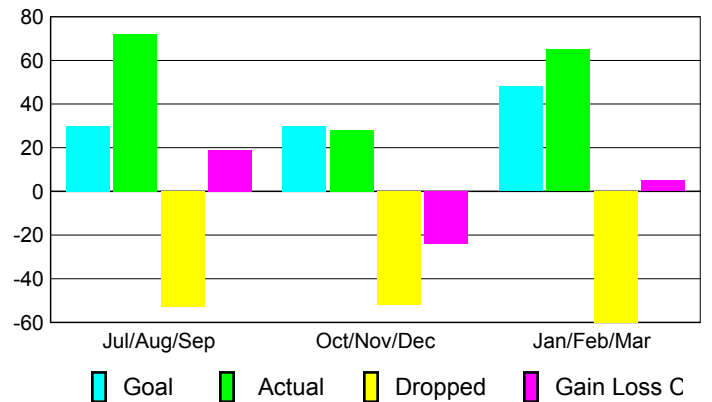

### YTD Status Quo Clubs 2009-2010

Status Quo Clubs Compared to Status Quo Members

## MEMBERSHIP

Membership Results  
2009-2010

Membership  
2008-2009

Month	Net Memb Goal	Actual New Memb	Actual Dropped Memb	Gain/Loss of Memb	Gain/Loss of Memb
Jul/Aug/Sep	30	72	-53	19	15
Oct/Nov/Dec	30	28	-52	-24	-27
Jan/Feb/Mar	48	65	-60	5	-20
<b>Totals</b>	<b>108</b>	<b>165</b>	<b>-165</b>	<b>0</b>	<b>-32</b>

### Membership Results 2009-2010

Goal, New, Dropped, Gain/Loss

### Comparison of Membership Gain/Loss

Current Year Compared to the Previous Year