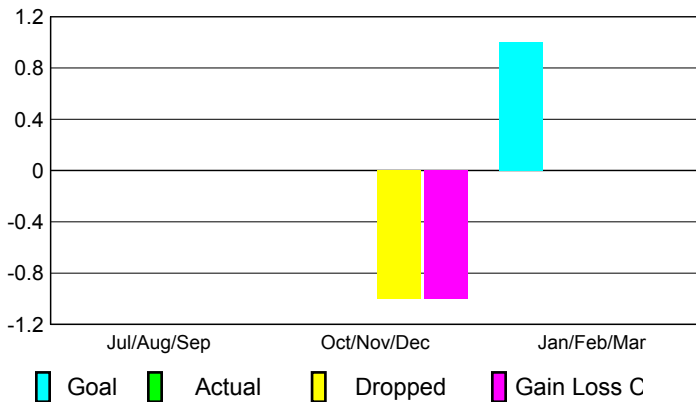

## CLUBS

Club Results  
2009-2010

Clubs  
2008-2009

Month	New Club Goal	Actual New Clubs	Actual Dropped Clubs	Gain/Loss of Clubs	Gain/Loss of Clubs
Jul/Aug/Sep	0	0	0	0	0
Oct/Nov/Dec	0	0	-1	-1	0
Jan/Feb/Mar	1	0	0	0	-1
<b>Totals</b>	<b>1</b>	<b>0</b>	<b>-1</b>	<b>-1</b>	<b>-1</b>

### Club Results 2009-2010

Goal, New, Dropped, Gain/Loss

### Comparison of Club Gain/Loss

Current Year Compared to the Previous Year