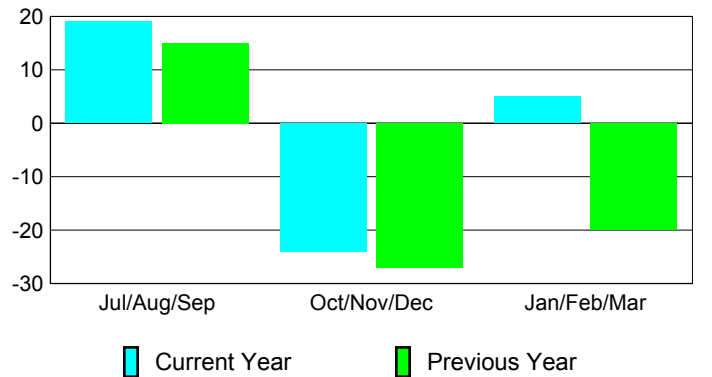

Comparison of Membership Gain/Loss

Current Year Compared to the Previous Year